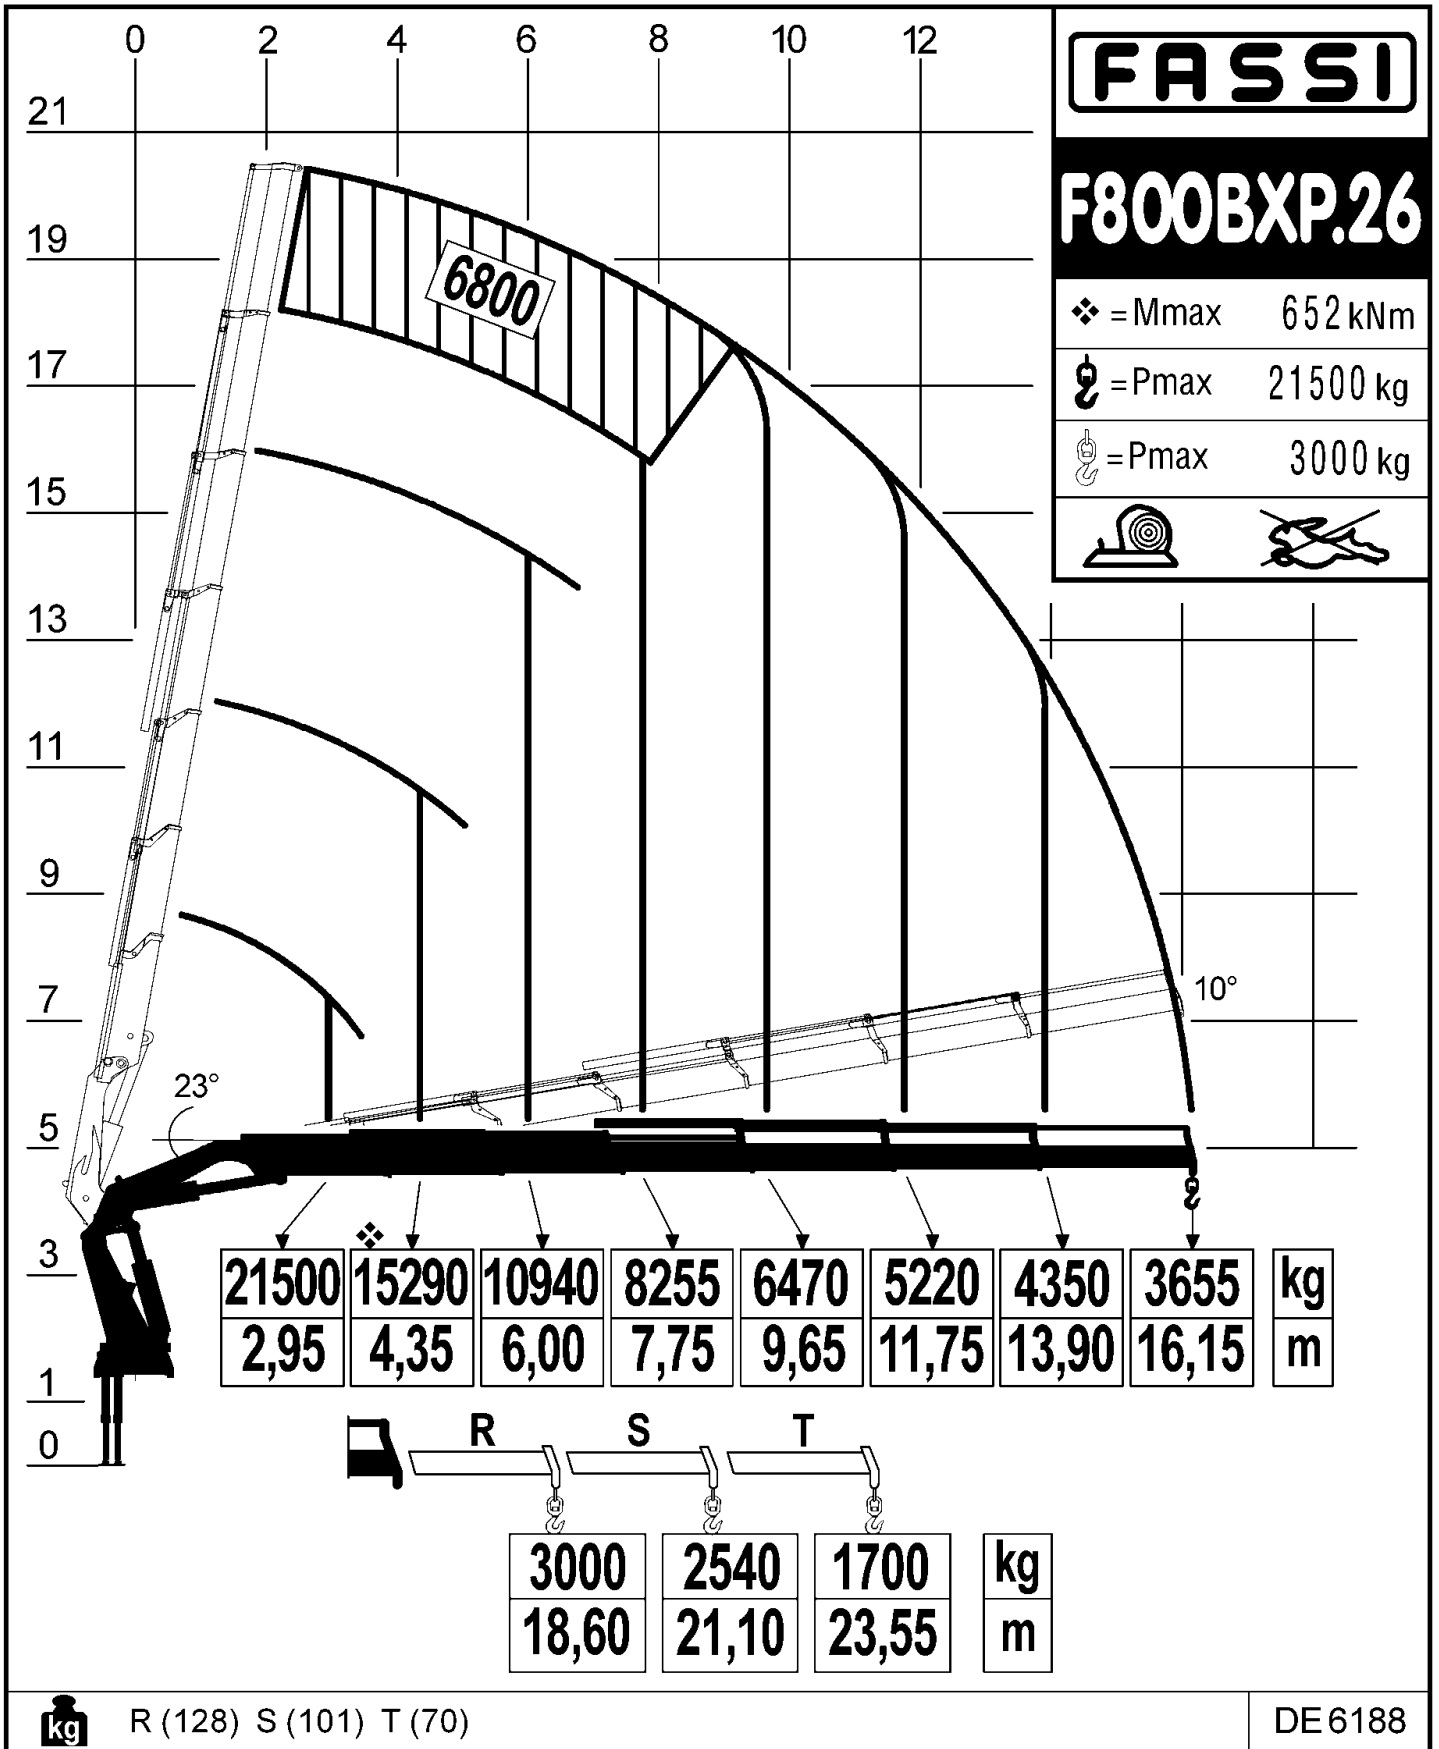

Via Roma, 110  
 24021 Albino BG  
 tel. ++39 35 776400  
 fax ++39 35 755020  
 www.fassigroup.com  
 fassi@fassigroup.com

LOAD DIAGRAM WITH LIFTING MOMENT LIMITING DEVICE

R (128) S (101) T (70)

DE6188