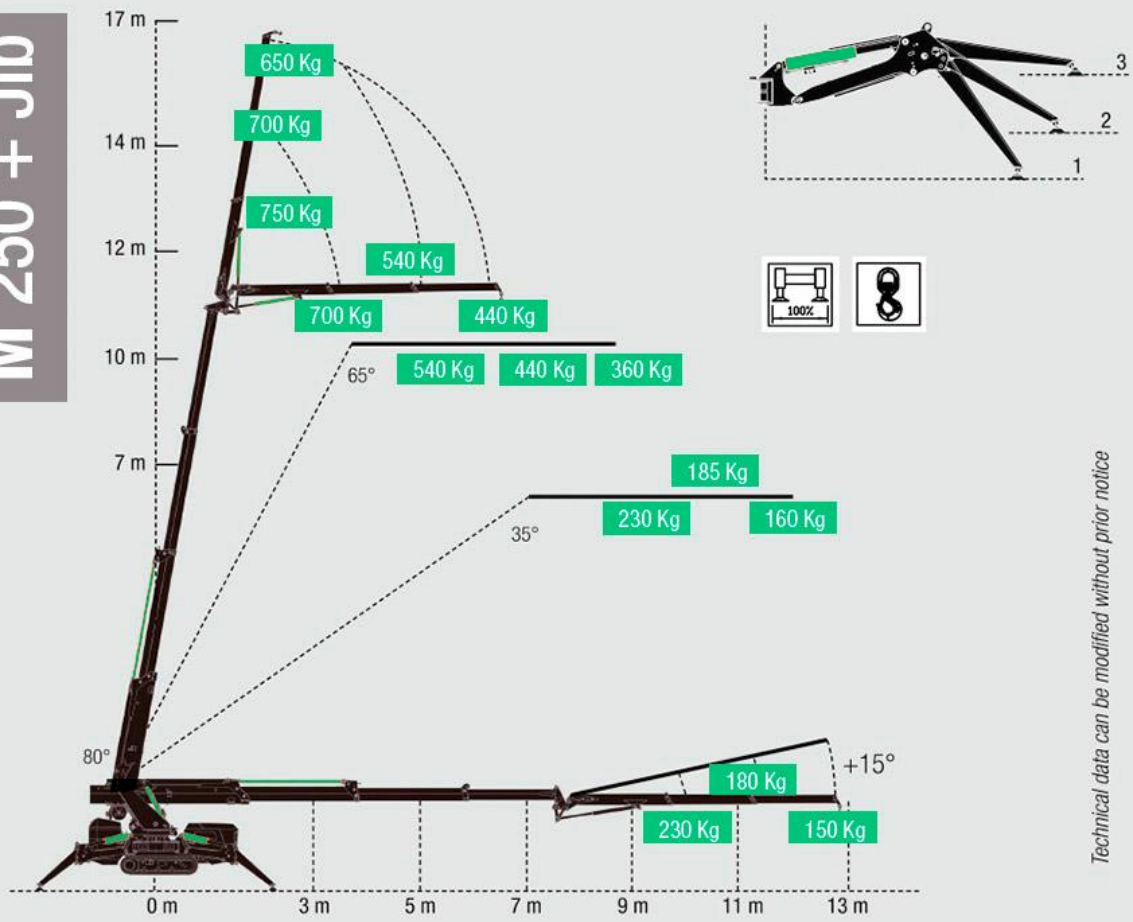

M 250 + Jib

Technical data can be modified without prior notice